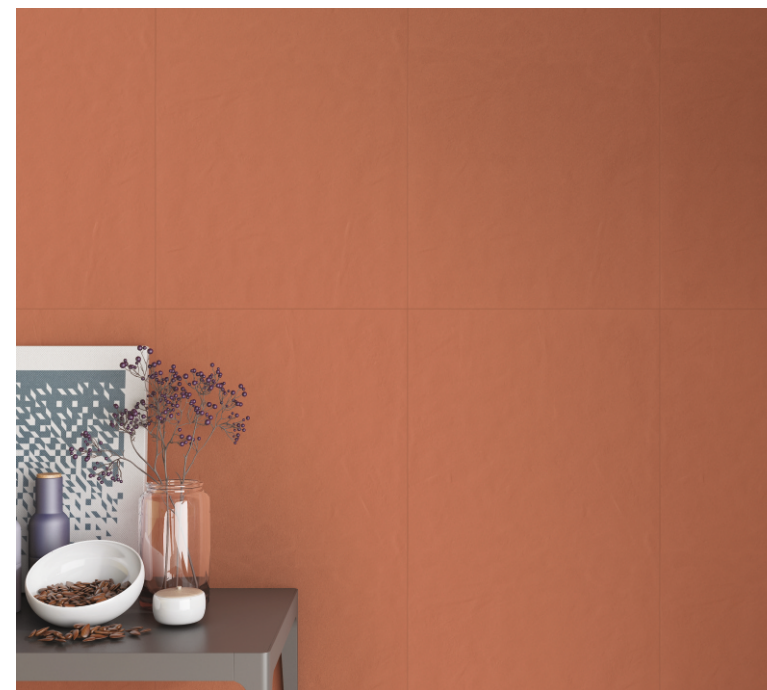

flare

CLICK TO VIEW
 PUNCH

Size_
**600x
1200mm**

Finish_
Matt

Type_
Full Body

M A G N I F I C E N T
B E A U T Y

Application : swimming-pools & bathing | patios & terraces | bars & restaurants | street furnishing